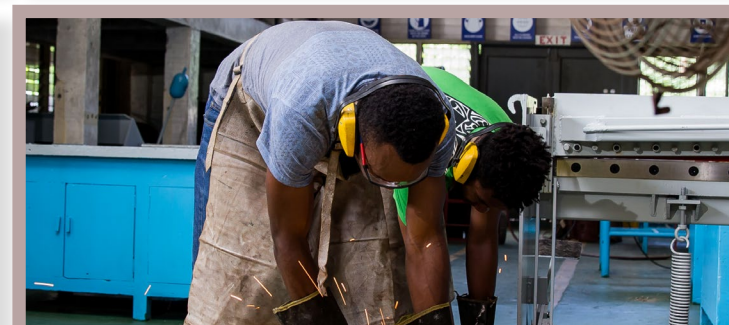

FIJI NATIONAL UNIVERSITY

Trimester and Quarter Based Programmes – 2024

College of Business, Hospitality and Tourism Studies

#	CBHTS Programmes	Campus Offered
1	Master of Business Administration (Executive)	Nasese / Namaka

College of Engineering, Science and Technology

New Admission: Quarter 1, 2024

#	CEST Programmes	Campus Offered
1	Certificate in Agricultural Engineering (Level 3)	Derrick Campus (Samabula)
2	Certificate in Automotive Body Works (Level 3)	Derrick Campus (Samabula)
3	Certificate in Automotive Engineering (Level 3)	Derrick Campus (Samabula) / Ba / Labasa
4	Certificate in Carpentry (Level 3)	Derrick Campus (Samabula) / Ba / Labasa
5	Certificate in Joinery and Cabinet Making (Level 3)	Derrick Campus (Samabula) / Ba
6	Certificate in Plumbing and Sheetmetal (Level 3)	Derrick Campus (Samabula) / Ba / Labasa
7	Certificate in Engineering (Electronics) (Level 3)	Derrick Campus (Samabula)
8	Certificate in Engineering (Electrical) (Level 3)	Derrick Campus (Samabula) / Ba / Labasa
9	Certificate in Fitting and Machining (Level 3)	Derrick Campus (Samabula)
10	Certificate in Fabrication and Welding (Level 3)	Derrick Campus (Samabula) / Ba
11	Certificate in Plant Maintenance (Level 3)	Derrick Campus (Samabula)
12	Certificate in Agricultural Engineering (Level 4)	Derrick Campus (Samabula)
13	Certificate in Automotive Engineering (Light Motor Vehicle) (Level 4)	Derrick Campus (Samabula) / Ba / Labasa
14	Certificate in Automotive Engineering (Heavy Commercial Vehicle) (Level 4)	Derrick Campus (Samabula) / Ba
15	Certificate in Automotive Engineering (Automotive Light Machinery) (Level 4)	Derrick Campus (Samabula)