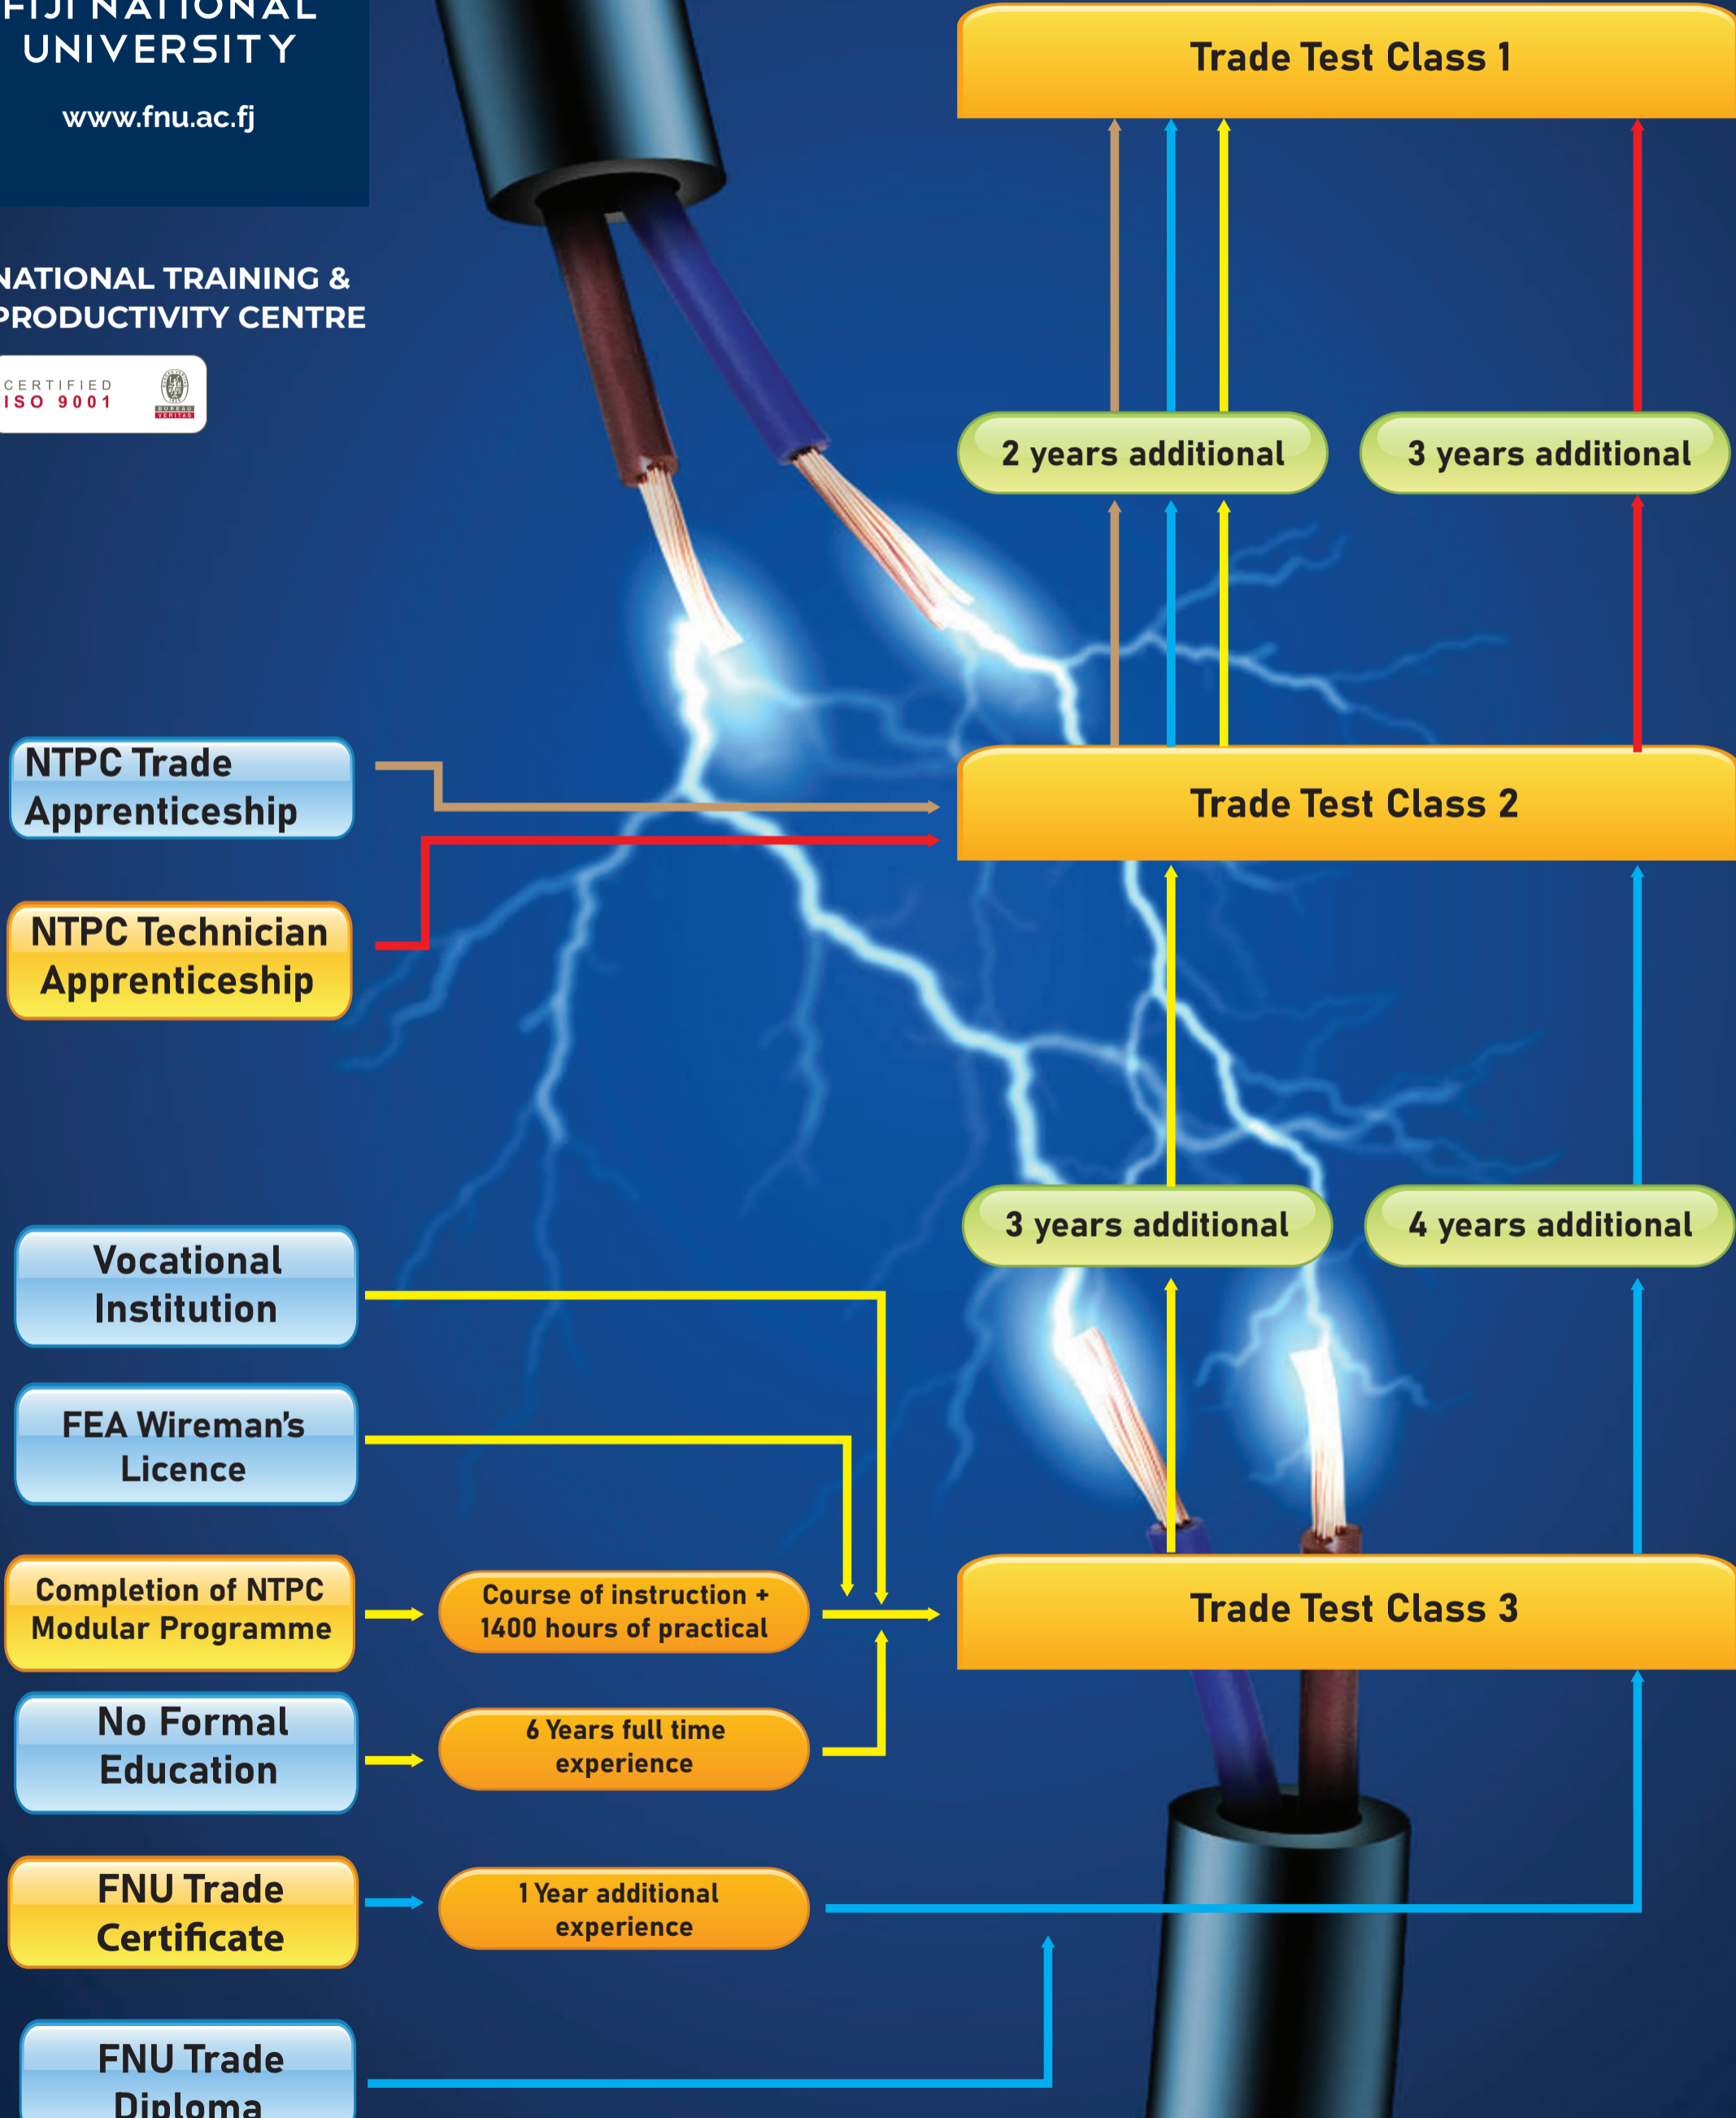

FIJI NATIONAL UNIVERSITY

www.fnu.ac.fj

NATIONAL TRAINING & PRODUCTIVITY CENTRE

TRADE TEST CRITERIA FOR: ELECTRICIAN ONLY

Care | Honesty | Accountability | Service | Excellence - www.fnu.ac.fj

For further information, please contact:
National Trade Testing Department on Ph: 3392000 Ext. 4716 | Mob: 9988573 | Email: enquiries-tradetest@fnu.ac.fj