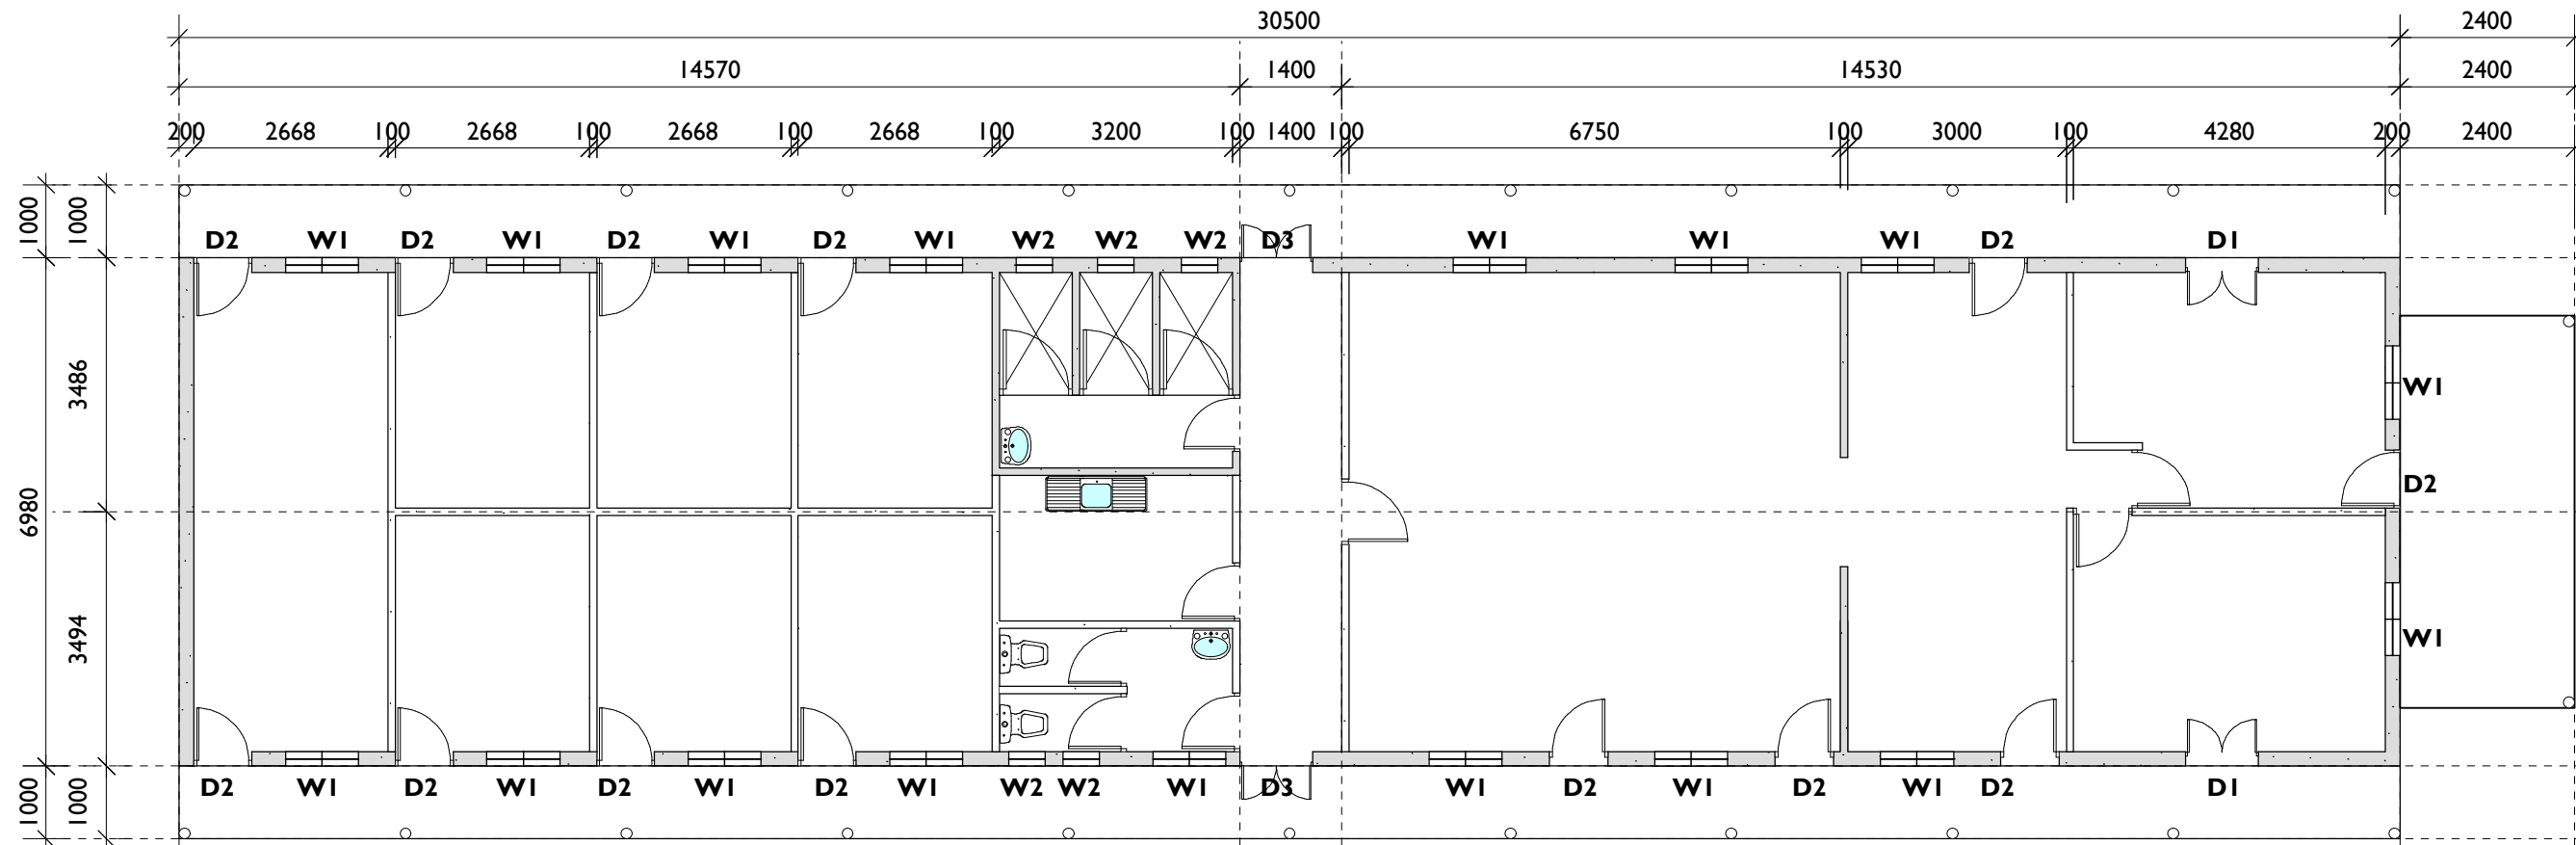

EXISTING RED BUILDING PLAN

SCALE 1:150

EXISTING BROWN BUILDING PLAN

SCALE 1:100

W1
4 OFF

W2
9 OFF

W3
16 OFF

D1
7 OFF

D2
1 OFF

EXISTING GREEN BUILDING PLAN
SCALE 1:100

EXISTING GREY BUILDING PLAN

SCALE 1:100

EXISTING ORANGE - I BUILDING PLAN

SCALE 1:100

EXISTING ORANGE - 2 BUILDING PLAN
SCALE 1:100

EXISTING BLUE BUILDING PLAN

SCALE 1:100