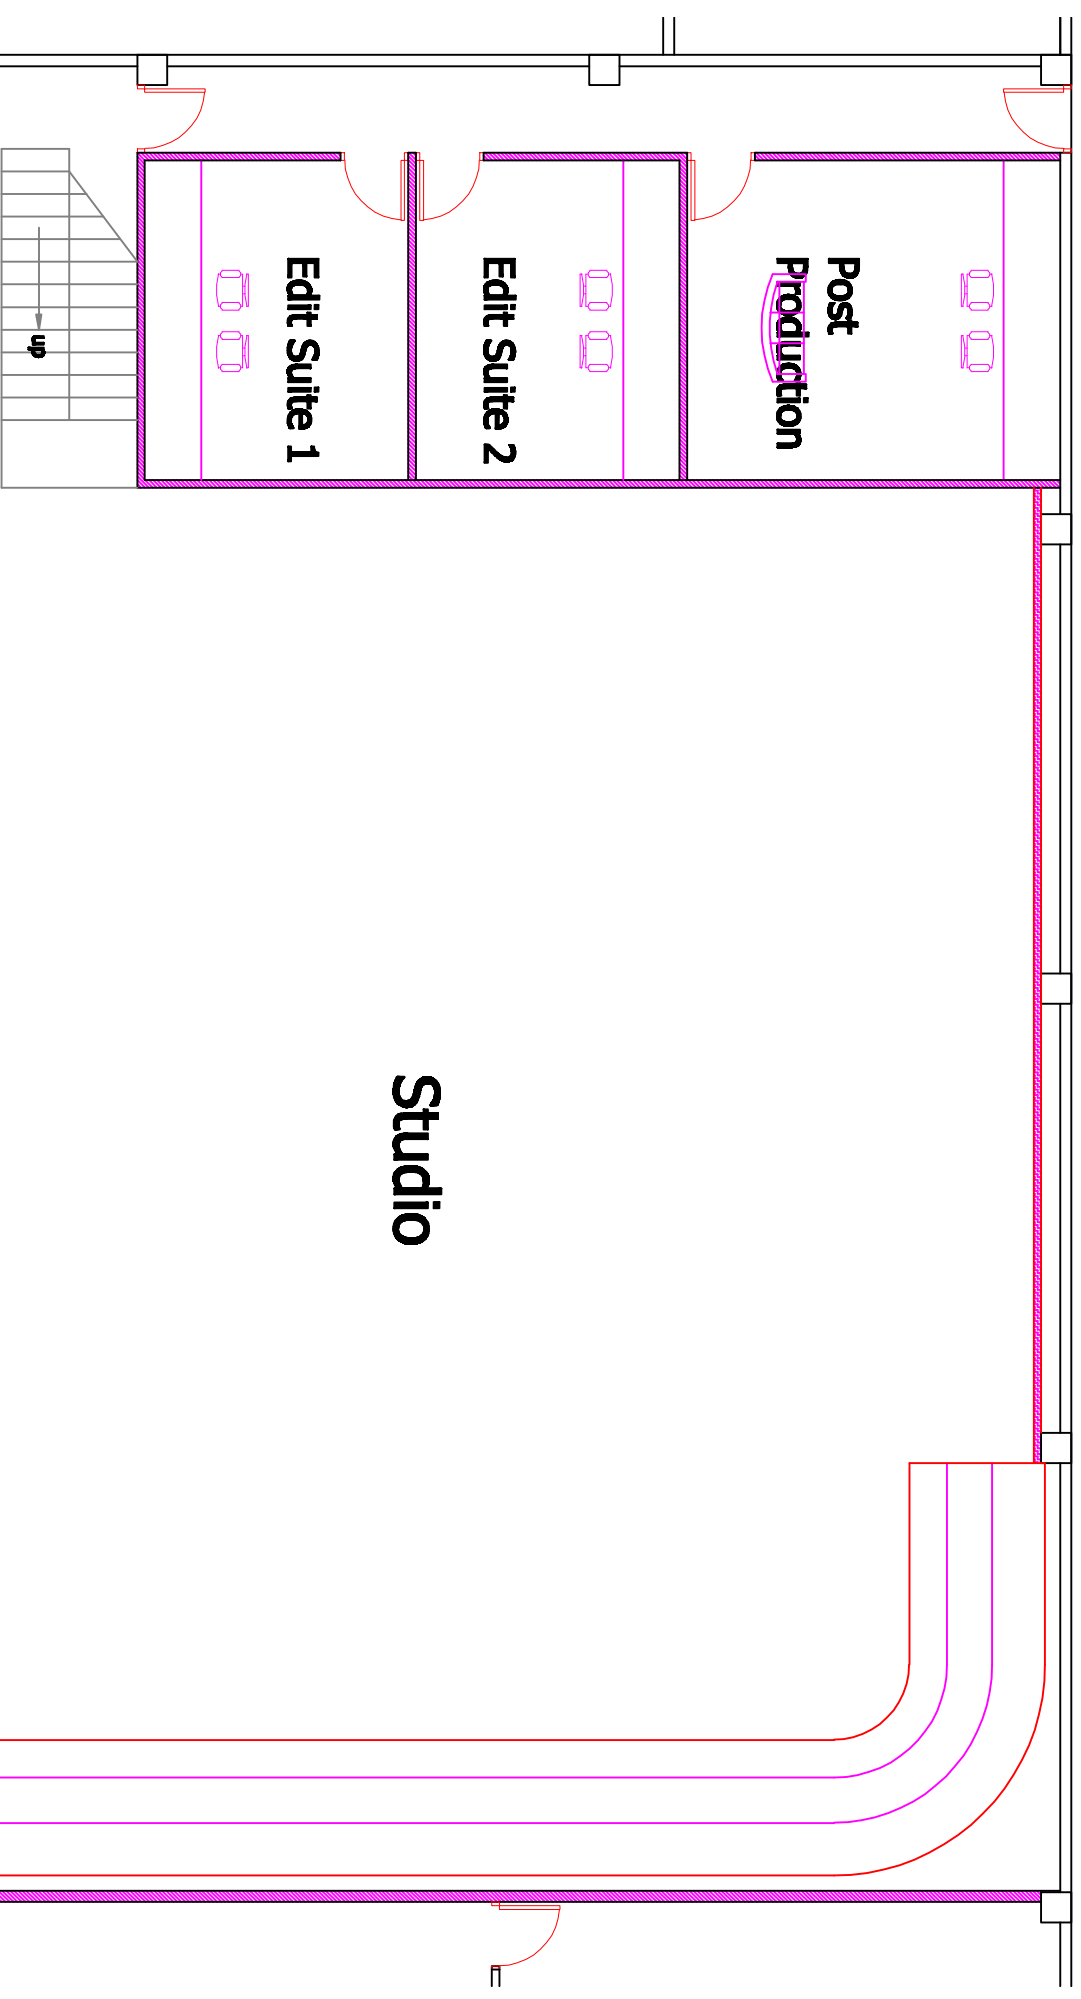

Proposed Mezzanine Floor Plan
Scale 1:100

Proposed Ground Floor Plan
Scale 1:100

COLLEGE OF EDUCATION & HUMANITIES -
Proposed Film, Radio & TV Studios

Proposed Ground & Mezzanine Floor Plan

FNU

FUJI NATIONAL UNIVERSITY